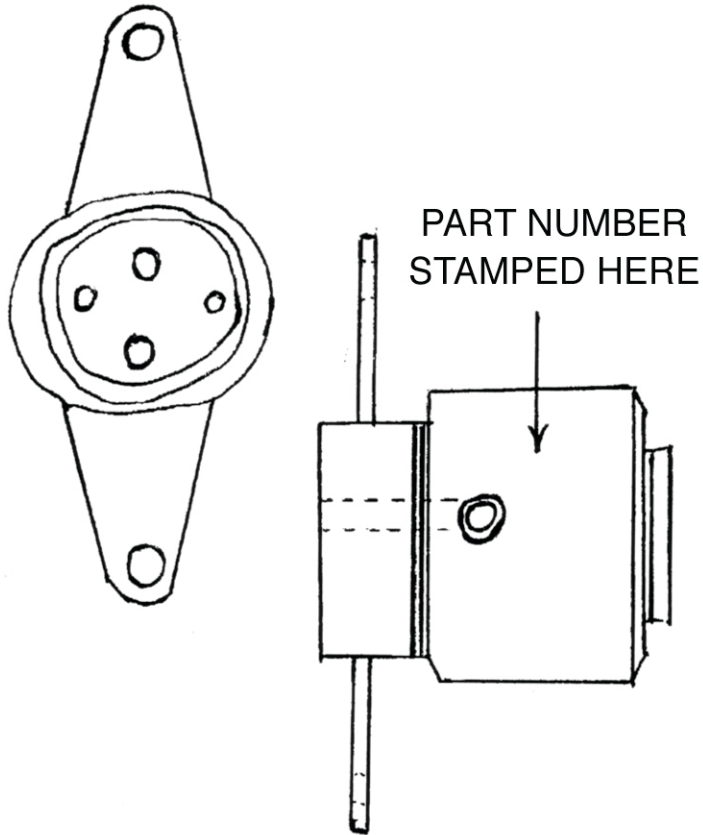

Prentice® 742 and 848 Grapple Swivel Assembly- PR10048869

Parts interchangeable with Prentice® parts.

PR10048869 Swivel Assembly- 2 Circuit

PR10027968 Seal Kit

Note: Swivel Part No. PR129141 is replaced by PR10048869.

Note: The seal kit is the only replacement part available for PR10048869.

Note: The barrel and spool are custom fit for each PR10048869.

Note: Both the PR10048869 and the PR129141 are available from Tiffin Parts.