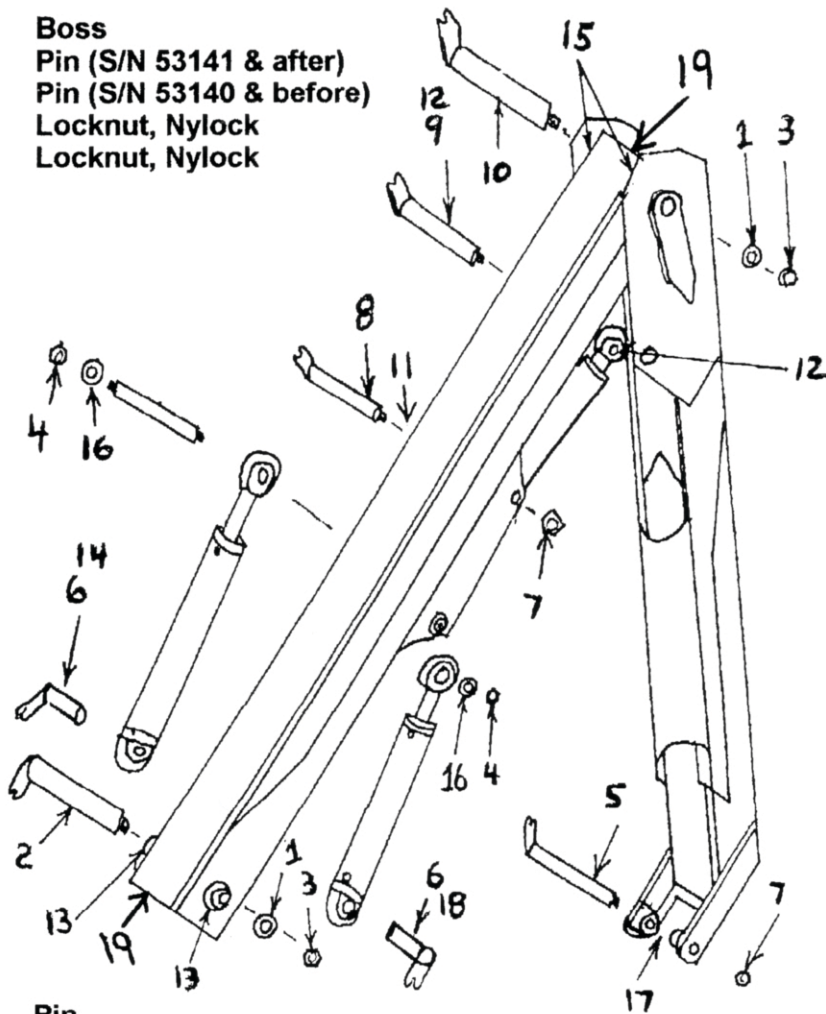

Prentice® Model 410E Log Loader - 32'6" Knuckle Boom Assembly

Parts interchangeable with Prentice® parts.

- 1. PR10028217 Boss
- 2.1 PR10036317 Pin (S/N 53141 & after)
- 2.2 PR529065 Pin (S/N 53140 & before)
- 3. PR304547 Locknut, Nylock
- 4. PR304530 Locknut, Nylock

- 5. PR531279 Pin
- 6. PR529300 Pin
- 7. PR304515 Locknut, Nylock
- 8.1 PR10036395 Pin (S/N 53025, 53126, 53135- 53616)
- 8.2 PR10034310 Pin (S/N 53134 & before)
- 9. PR529215 Pin
- 10. PR529143 Pin
- 11. PR518871 Spacer
- 12. PR532557 Spacer
- 13. PR532661 Spacer
- 14. PR518872 Spacer
- 15. PR532660 Spacer
- 16. PR529113 Boss (S/N 57397 & before)
- 17. PR518873 Spacer
- 18. PR532556 Spacer
- 19. PR10036316 Bushing, Bronze (Qty. 2- Base End; 2- Stick End)