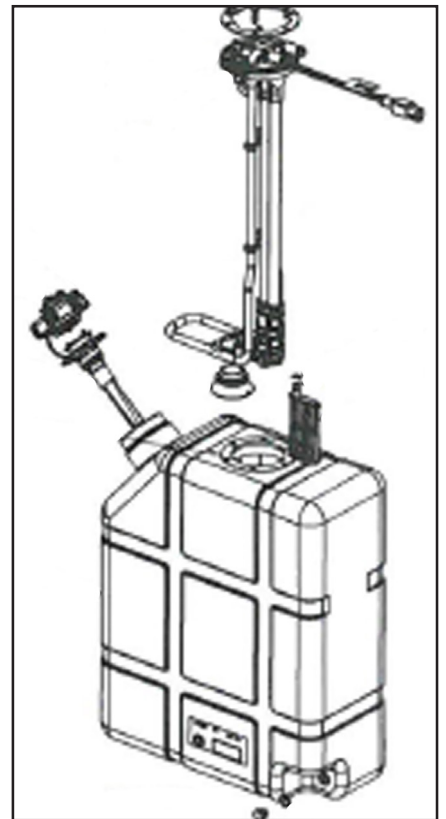

TIFFIN PARTS

Cummins DEF Tanks

Tiffin Parts is now offering the following Cummins DEF Tank Assemblies. These tanks come complete, with Tank, Cap, Header, Filter and miscellaneous parts. For more detailed information, please see the table below.

Cummins DEF Tank Assembly
PN: 4387128
Tiffin PN: TIF53507283

Description	Qty
Drain Plug	1
Housing, Liquid Filter	1
Bolt	6
Ring, Retainer	1
Valve, Air Vent	1
Grommet	1
Ring, Retainer	1
Washer	1
Clip, Retaining	1
Ring, Centering	1
Cap, Filler	1
Header, Diesel Exhaust Fluid Tank	1
Filter, Diesel Exhaust Fluid	1

DIMENSIONS

HEIGHT
19.43" / 493.6mm

LENGTH
23.25" / 590.8mm

WIDTH
8" / 203.2mm

SELL PRICE
\$1,650

Cummins DEF Tanks (cont.)

Cummins DEF Tank Assembly
PN: 4387131
Tiffin PN: TIF53507172

Description	Qty
Drain Plug	1
Housing, Liquid Filter	1
Bolt	6
Ring, Retainer	1
Valve, Air Vent	1
Grommet	1
Ring, Retainer	1
Washer	1
Clip, Retaining	1
Ring, Centering	1
Cap, Filler	1
Header, Diesel Exhaust Fluid Tank	1
Filter, Diesel Exhaust Fluid	1

DIMENSIONS

HEIGHT

23.2" / 589.3 mm

LENGTH

19.37" / 491.9 mm

WIDTH

8" / 203.2 mm

SELL PRICE